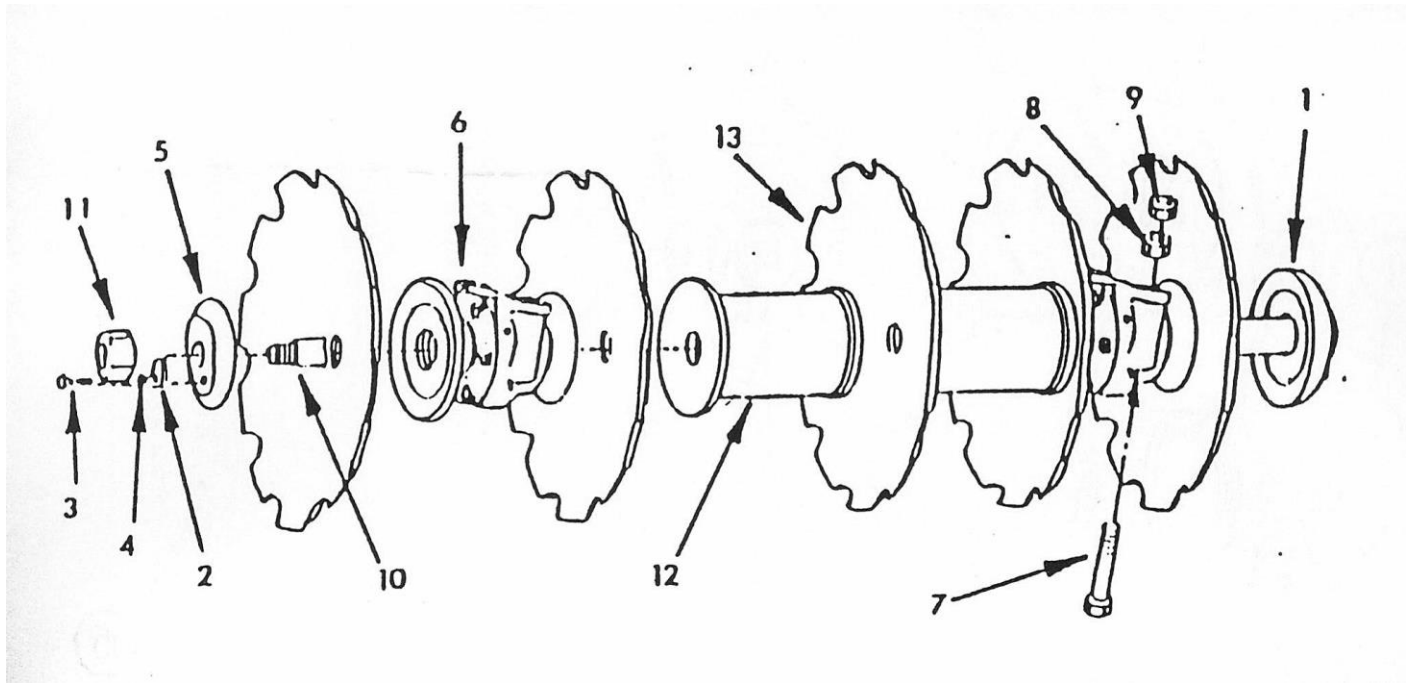

Rome Type Gang Assembly

12" and 14" Spacing, 2-1/8" Axle

Ref. No.	O&D Part Number	Description
1	OD4A60C	BUMPER WASHER
2	ODNL225	NUT LOCK
2A	ODNL225P	NUT LOCK SOCKET TYPE
3	ODB834X2	3/4" X 2" GR 8 BOLT
4	ODLW34	3/4" LOCKWASHER
5	OD4A64B	AXLE WASHER
6	OD3A605A	BEARING ASSEMBLY 12"
6A	OD7A605	BEARING ASSEMBLY 14"
7	ODB81X8	1" X 8" GR 8 BOLT
8	ODLW1	1" LOCKWASHER
9	ODNC1	1" GR. 8 HEX NUT
10	VARIABLES BY LENGTH	GANG AXLE
11	OD4N200	2" AXLE NUT
12	Varies by Spacing & Blade Thickness	SPACER SPOOL
13	VARIABLES BY SIZE	DISC BLADE
Not Shown	OD2A66WPB	BEARING WEAR PLATE