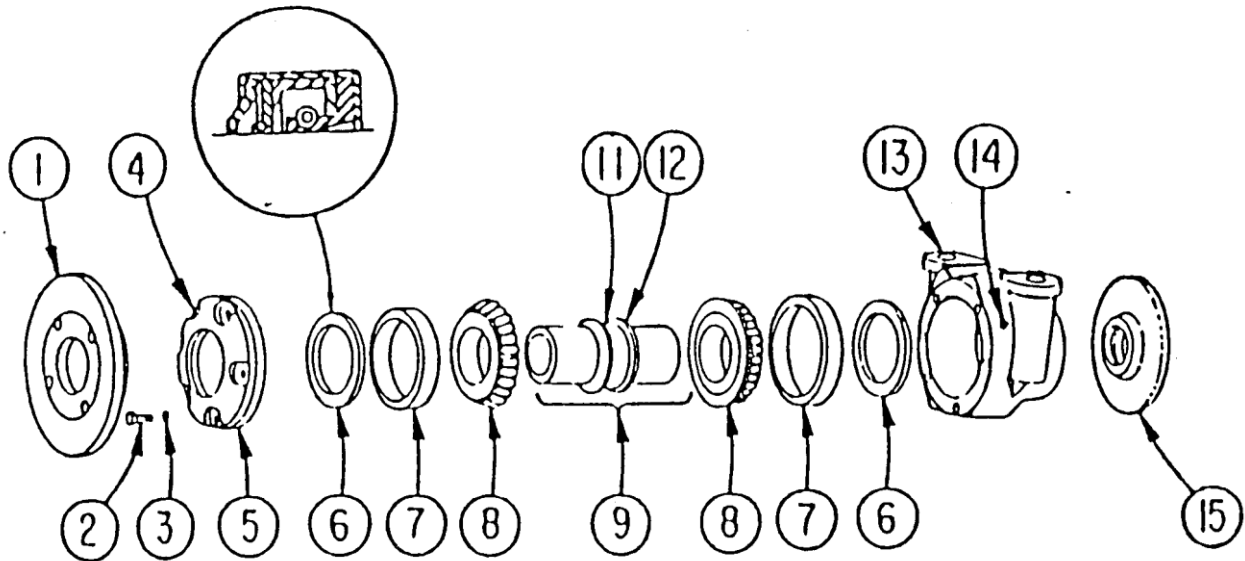

Replacement Bearing Assembly for Rome
OD3R605 and OD5R605
 12-1/2" and 14" Spacing, 2-1/2" Axle

Ref. No.	O&D Part Number	Description
1	OD5R63	CONCAVE FLANGE
2	ODB50X175	1/2" X 1-3/4" GR 5 BOLT
3	ODLW12	1/2" LOCKWASHER
4	OD3R662	HOUSING CAP
5	OD3R82	SHIM
6	OD4R69A	GREASE SEAL
7	OD3R81	BEARING CUP
8	OD3R80	BEARING CONE
9	OD3R6700A	BRG. SLEEVE ASSY 12-1/2" SPACING
10	OD4R6700A	BRG. SLEEVE ASSY. 14" SPACING
13	OD36661	BEARING HOUSING
14	OD25ZK	GREASE FITTING
15	OD5R61	CONVEX FLANGE